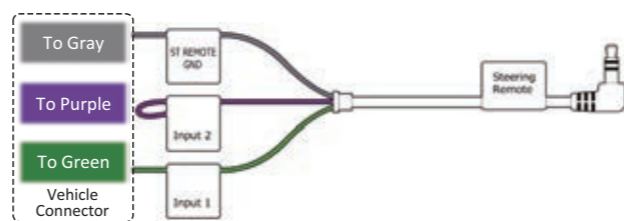

Location of Steering Remote Connector

If the vehicle is equipped with an OEM steering remote controller, the steering remote connector is commonly located in the console.

How to view Steering Remote Connector

All steering wheel remote controls above are vehicle side connectors and drawn from the side. (view indicated by arrow)

Steering Remote Cable (provided with the unit)

1) Look for a steering remote connector that is the same shape as in the image above in the console.
  2) Connect "Input 1", "Input 2" and "ST REMOTE GND" to the pins shown in matching colors on the above list of connectors.
2. Note: For KW-V520BTM, TOYOTA 28-pin cable is included.