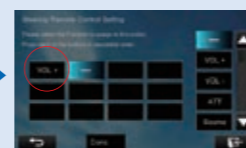

1. 1 Press and hold the "Volume Up" button.
2. 2 This icon appears.
3. 3 Touch "Volume Up" key.