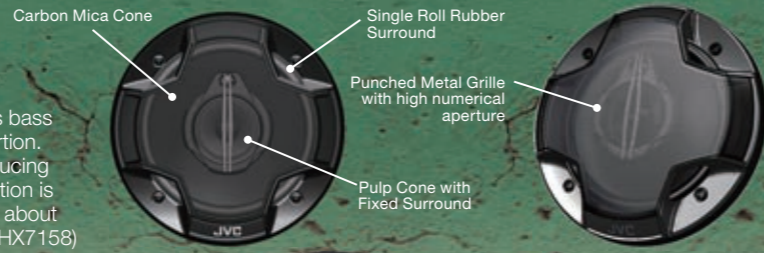

CS-HX6959 15 x 23cm 5-Way Coaxial Speakers
CS-HX6949 15 x 23cm 4-Way Coaxial Speakers
CS-HX7158 18 x 25cm 5-Way Coaxial Speakers