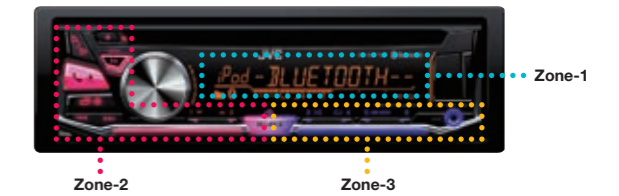

VA LCD for High Contrast Clear Display

All CD and DMR models are equipped with VA (Vertical Alignment) LCD panels that offer higher contrast than typical TN type LCDs. Higher contrast results in sharper images, and with a broader angle of view it provides better overall visibility too.

Space Enhancement

A virtual surround technology using 2 speakers. Just select the vehicle size, and the head unit automatically adjusts the sound effectively.

Volume Link EQ

Boosts specific frequencies in the audio signal to compensate for the impact of road noise. It boosts frequencies in the music that are affected by road noise.

13-Band Equaliser

Use the 13-Band Equaliser to manually adjust the sound to your taste.

Please visit the JVC Support Site for further information including firmware update.
<http://www.jvc.net/cs/car/>