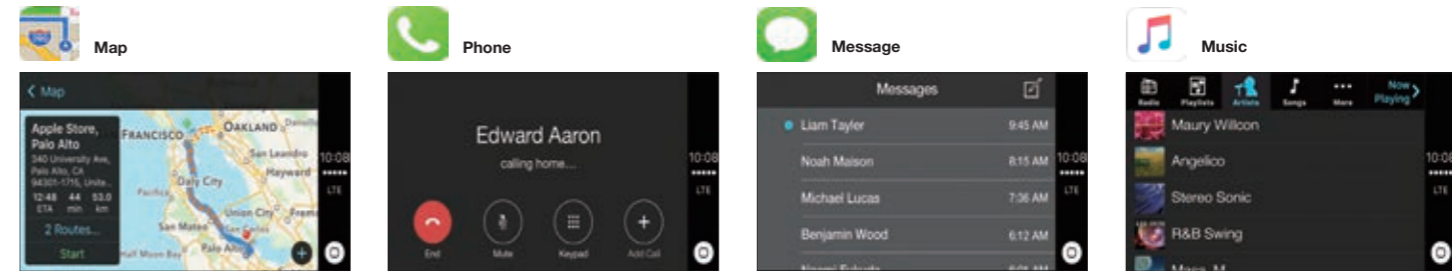

Apple CarPlay

CarPlay takes the things you want to do with your iPhone and puts them on the big screen. Things get even better with a JVC multimedia receiver — simply talk to Siri or touch the receiver's display and get directions from Apple Map, make phone calls, listen to voicemail, send and receive texts, and listen to music all in a way that allows you to stay focused on the road.

Note: Apple CarPlay is available with iPhone 6 Plus, iPhone 6, iPhone 6s, iPhone 6s Plus, iPhone 5s, iPhone 5c or iPhone 5 with iOS 7.1 or newer. Apple CarPlay may not be available in certain countries.