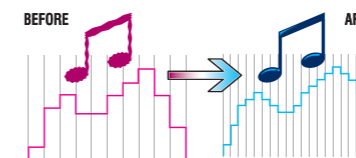

● **Time Alignment [KW-V820BTM/V520BTM/V420BTM/V320BTM/V220BTM]**

By selecting the speaker type and the distance to the center of the listening position, the head unit will automatically adjust the timing of the sound output from each of the speakers so that the sound from each of the speakers will arrive exactly at the same time to the listening position.