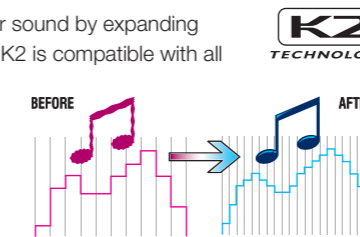

In addition to repeat and random playback of music files, you can also easily search for songs using the browsing function. Just look for and choose the song you want to hear from the folder name and song name lists.

High Current 1.5A Charging

Rapidly charge your Android smartphone using the USB port, with up to a maximum of 1.5A.

Versatile Sound Adjustment Features

K2 Technology

K2 reproduces the original master sound by expanding the bit rate and frequency range. K2 is compatible with all sources, including CD where 44.1 kHz/16 bit recordings are expanded to 48 kHz/24 bit to restore the high-frequency range that is cut during the CD formatting.