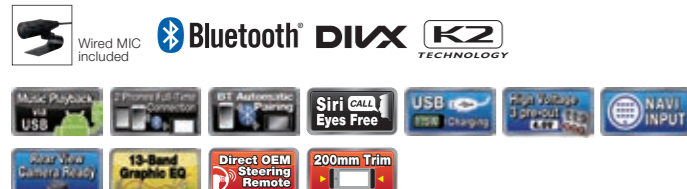

KW-V11 6.2" WVGA
DVD/CD/USB Receiver with 6.2-inch WVGA Touch Panel Monitor