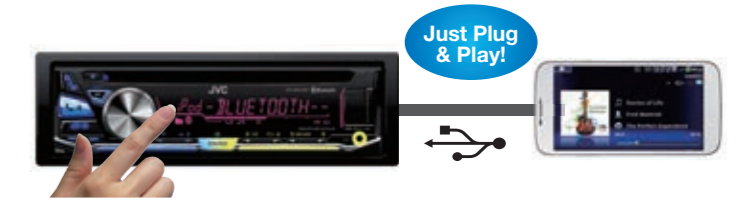

Sound Lift

Virtually manipulate the height of the speakers by adjusting the sound frequencies.

Sound Response

Boosts the low frequencies which can be lost during compression to MP3 or WMA.

Android™ Music Playback via USB (AUTO MODE/AUDIO MODE)

Simply connect your Android smartphone or tablet to the receiver via USB and enjoy a totally "plug and play" music playback solution. The Android Open Accessory Protocol (AOA2) is supported so absolutely no preparation or set-up is necessary – just plug it in and it's ready to play audio files stored on your Android device in what's called "AUDIO MODE". Or, by installing the free JVC Music Play app available on Google Play, you'll be able to access "AUTO MODE" for added functionality including Folder Up & Down, and Search Artist/Album/Song.