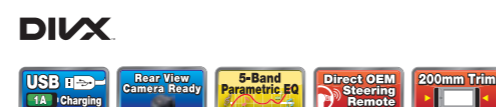

All models except KD-AV31/DV5606 are compatible with iPod/iPhone.

200mm Wide Panel

KW-V520BTM 7" WVGA
DVD/CD/USB Receiver with 7-inch WVGA Touch Panel Monitor and Built-in Bluetooth® Wireless Technology

KD-AV41BT 3" QVGA
DVD/CD/USB Receiver with 3-inch Monitor and Built-in Bluetooth® Wireless Technology

KD-AV31 3" QVGA
DVD/CD/USB Receiver with 3-inch Monitor

KD-DV5606
DVD/CD/USB Receiver

KW-V420BTM 7" WVGA
DVD/CD/USB Receiver with 7-inch WVGA Touch Panel Monitor and Built-in Bluetooth® Wireless Technology

KW-V220BTM 6.2" WVGA
DVD/CD/USB Receiver with 6.2-inch WVGA Touch Panel Monitor and Built-in Bluetooth® Wireless Technology

KW-V11 6.2" WVGA
DVD/CD/USB Receiver with 6.2-inch WVGA Touch Panel Monitor

Sound Optimisation

● **High-Resolution Audio Playback [KW-V820BTM]**

You can enjoy playback of 96kHz/24bit audio which contains about 3 times the musical information of music CDs (44.1kHz/16bit), or even 192kHz/24bit High-Resolution Audio files with their approx. 6.5 times data volume. With high sound quality approaching the original master recording itself, you will experience the presence and ambience of a tune the way CD simply cannot.

● **Sound Lift [KW-V820BTM/V520BTM/V420BTM/V320BTM/V220BTM]**

Virtually manipulate the height of the speakers by adjusting the sound frequencies.

● **Sound Response [KW-V820BTM/V520BTM/V420BTM/V320BTM/V220BTM]**

This function boosts the low frequencies which can be lost during compression to MP3, WMA or AAC.

● **Space Enhancement [KW-V820BTM/V520BTM/V420BTM/V320BTM/V220BTM]**

Space Enhancement is a virtual surround technology using 2 speakers. Just select the vehicle size, and the head unit automatically adjusts the sound effectively.